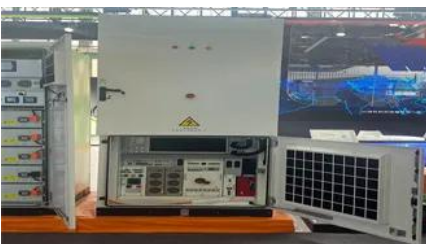

Providence Swedish Primary Care

Our Approach Providence Swedish Primary Care - Greenlake offers comprehensive care in a convenient location right near the Ravenna Light Rail and close to Green Lake Way. Our experienced providers