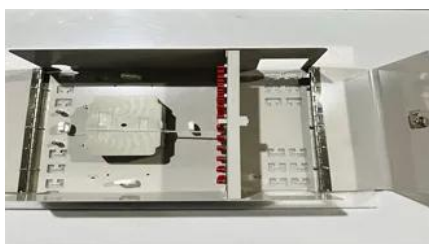

Microphone not working (although the system sees headset with

Hi, I seem to be having issues with my headsets. Just bought an Xbox One a couple weeks ago, so both console and controller are brand new. When I plug-in my headset into the