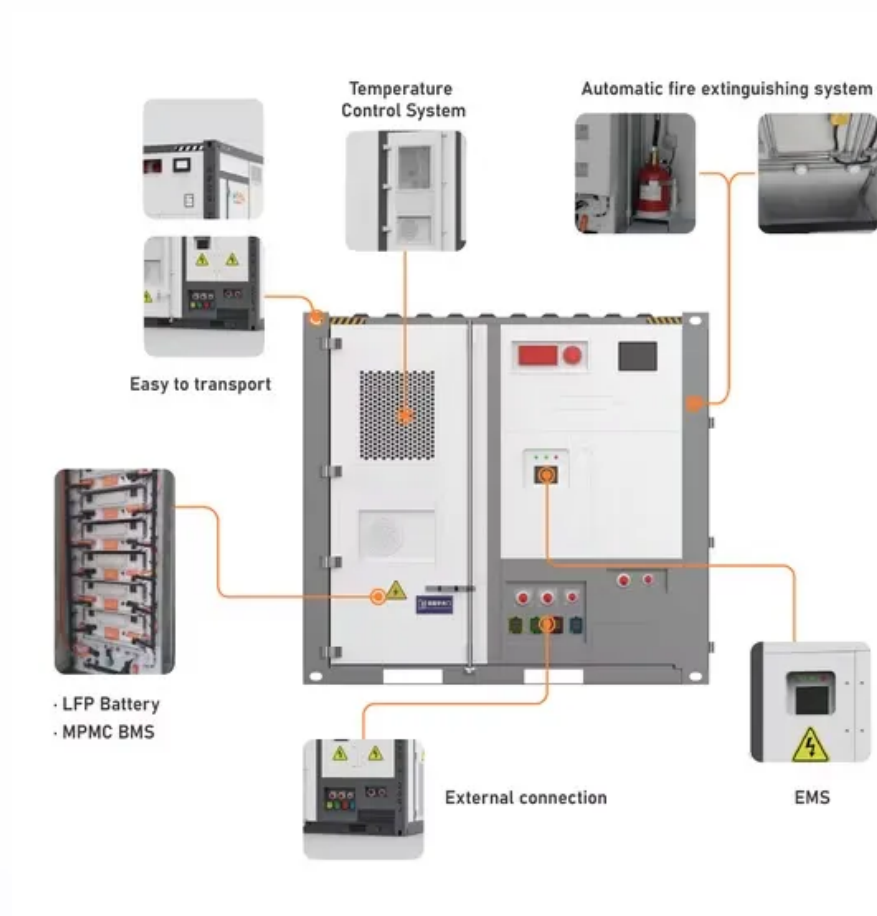

## Overview

---

A multifunctional photovoltaic panel keel is used for fixing a photovoltaic panel, the keel is fixed on a main steel structure through a galvanized connecting piece and a stainless steel bolt group, and the keel comprises a main keel, a pressing strip and a buckle.