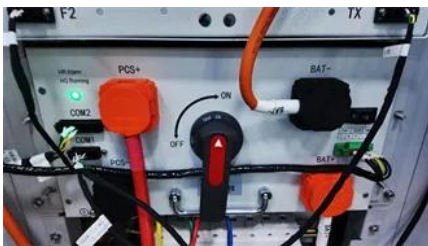

[What is base station energy storage . NenPower](#)

Flywheel energy storage systems offer an alternative method by utilizing kinetic energy. These systems involve a rotor spinning at high speeds