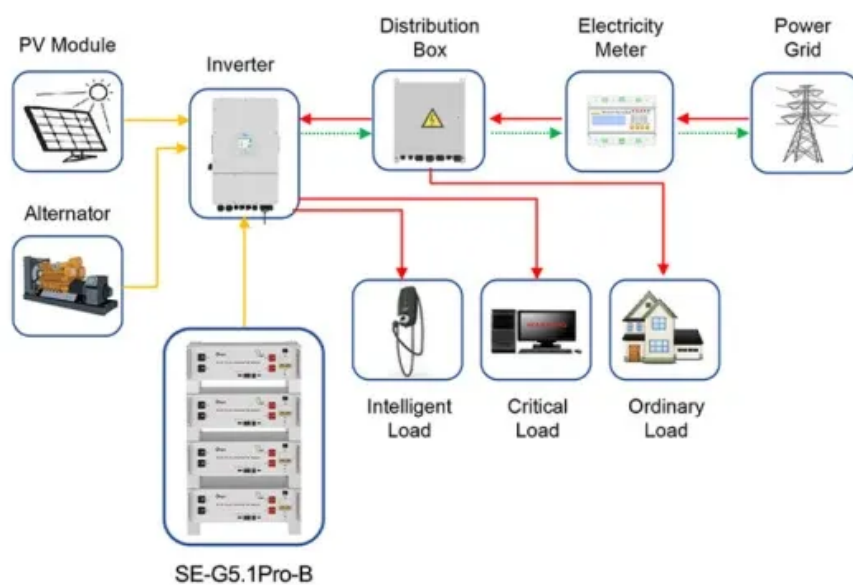

What are the equipment for export communication base station energy storage systems

Application scenarios of energy storage battery products

What are the equipment for export communication base station ene

[Energy Storage Solutions For Communication Base Stations](#)

The core hardware of a communication base station energy storage lithium battery system includes lithium-ion cells, battery management systems (BMS), inverters, and thermal management

Telecom Base Station Energy Storage Systems: Workflow and Value

A typical base station energy storage system consists of lithium battery banks, an intelligent management system, power conversion equipment, and power distribution units.