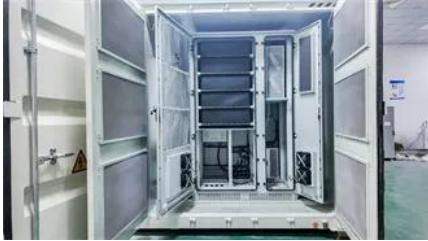

What are the dimensions of solar panels in Rwanda

Overview

The dimensions of 96-cell solar panels are 41.5 inches long and 63 inches wide.

What are the dimensions of solar panels in Rwanda

[Dimensions , Database of Dimensioned Drawings](#)