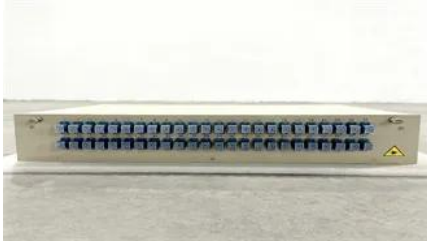

[Energy storage container for storing the solar energy](#)

Price for 1MWH Storage Bank is $774,800 each plus freight shipping from China. To discuss specifications, pricing, and options, please call us at (801) 566-5678.