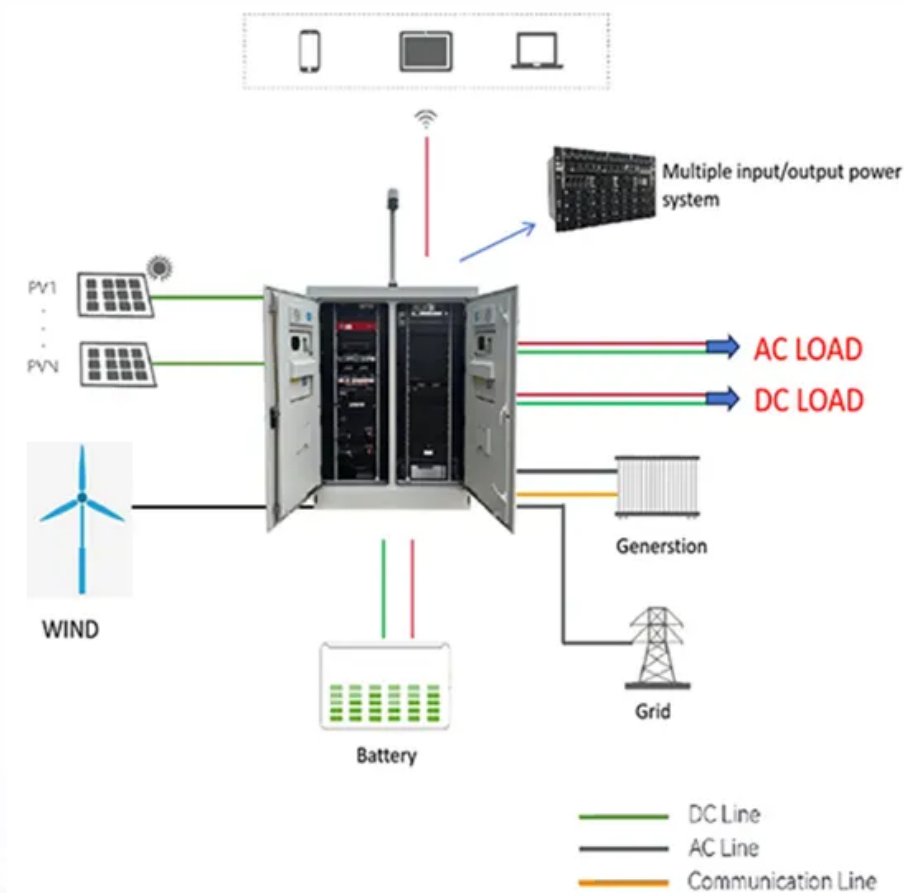

Wellington environmental project uses 120kW modular outdoor cabinet

Overview

Featuring 215kWh of LiFePO₄ storage and a 120kW PCS, this system is engineered for industrial parks and commercial complexes that require high-power energy management. Discover our high-efficiency, modular battery systems with zero capacity loss and rapid multi-cabinet.

[Wellington Suriname's Energy Storage Revolution Powering](#)

The Wellington Battery Energy Storage System (BESS) will store excess renewable energy ready for use by homes and businesses during peak times. BESS projects play an important role in the future

[Modular Energy Storage Cabinet for Communication Equipment](#)

215kWh +120kW High Voltage Integrated Energy Storage Cabinet Featuring 215kWh of LiFePO4 storage and a 120kW PCS, this system is engineered for industrial parks and commercial complexes