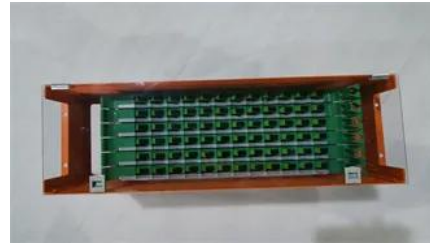

ESS Energy Storage System Weights and Dimensions

Weight kg (lbs) Height mm (in) Width mm (in)
Depth mm (in) GVX500K500NGS
GVX500K750NGS GVX500K1000NGS
GVX500K1250NGS Total - Power cabinets - I/O
cabinet 1700 (3748) 2 x 540 (2