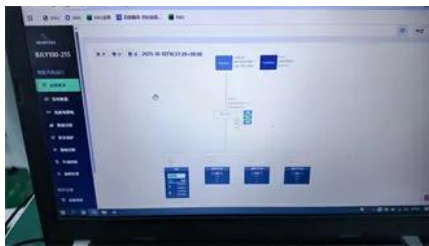

[VIENNA ENERGY STORAGE WIND AND SOLAR POWER STATION](#)

What is a telecom battery backup system? A telecom battery backup system is a comprehensive portfolio of energy storage batteries used as backup power for base stations to ensure a reliable and stable