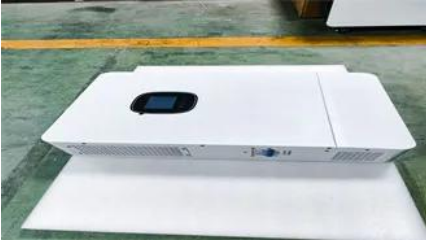

Use of C-shaped steel for photovoltaic bracket