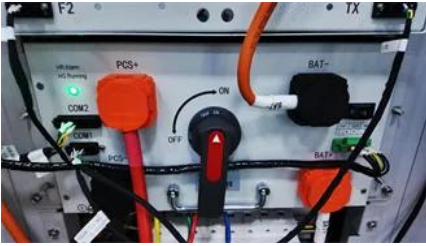

Tuvalu Energy Storage Equipment Direct Sales: Reliable Solutions for

As Tuvalu transitions toward renewable energy, reliable energy storage systems are critical for stabilizing its power grid. This article explores tailored solutions, market trends, and actionable

Tuvalu energy storage power supply recommended manufacturers

Tuvalu's power has come from electricity generation facilities that use imported diesel brought in by ships. The Tuvalu Electricity Corporation (TEC) on the main island of Funafuti operates the large

Contact Us

For catalog requests, pricing, or partnerships, please visit:
<https://bachelorpartyvenue.co.za>