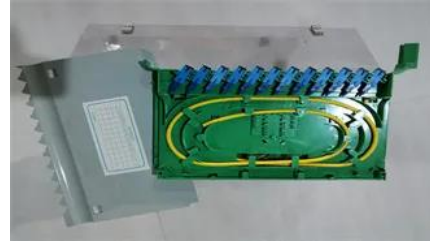

The meaning of TILT is to cause to have an inclination. How to use tilt in a sentence.

Contact Us

For catalog requests, pricing, or partnerships, please visit:
<https://bachelorpartyvenue.co.za>