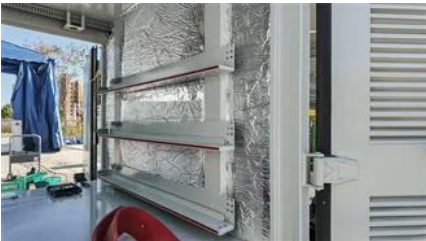

[Technical Definition & Meaning , Britannica Dictionary](#)

TECHNICAL meaning: 1 : relating to the practical use of machines or science in industry, medicine, etc.; 2 : teaching practical skills rather than ideas about literature, art, etc.