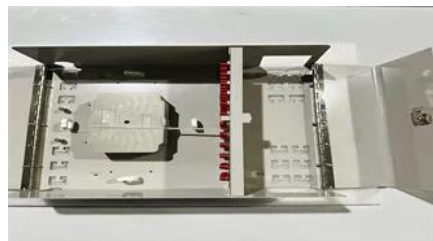

[Huawei Dakar Hybrid Energy Storage Project](#)

Huawei Khartoum Hydropower Energy Storage Project Huawei's energy storage project is advancing significantly, with distinct milestones achieved in 2023, expanding its global influence in renewable