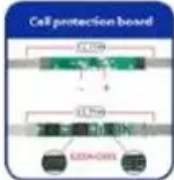

## Overview

---

This article reviews the best 10AWG cables and connectors designed for solar panels and portable power stations, emphasizing durability, power transmission, and compatibility. Below is a summary table of the top products covered to help you quickly compare their essentials.