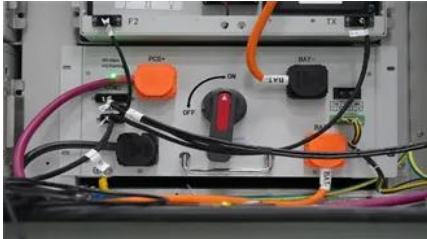

This adjustable solar roof hook is specially

designed for installing photovoltaic (PV) panels on pitched tile roofs. Made from high-strength aluminum and stainless steel fasteners, the hook allows secure and