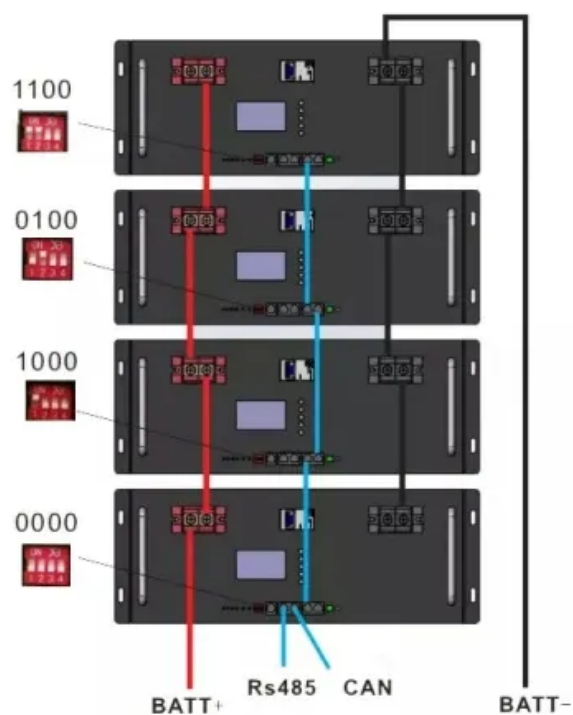

Special air conditioner for solar power generation

Overview

A solar powered air conditioner is a cooling system that uses solar panels to generate electricity for air conditioning operation.

Special air conditioner for solar power generation