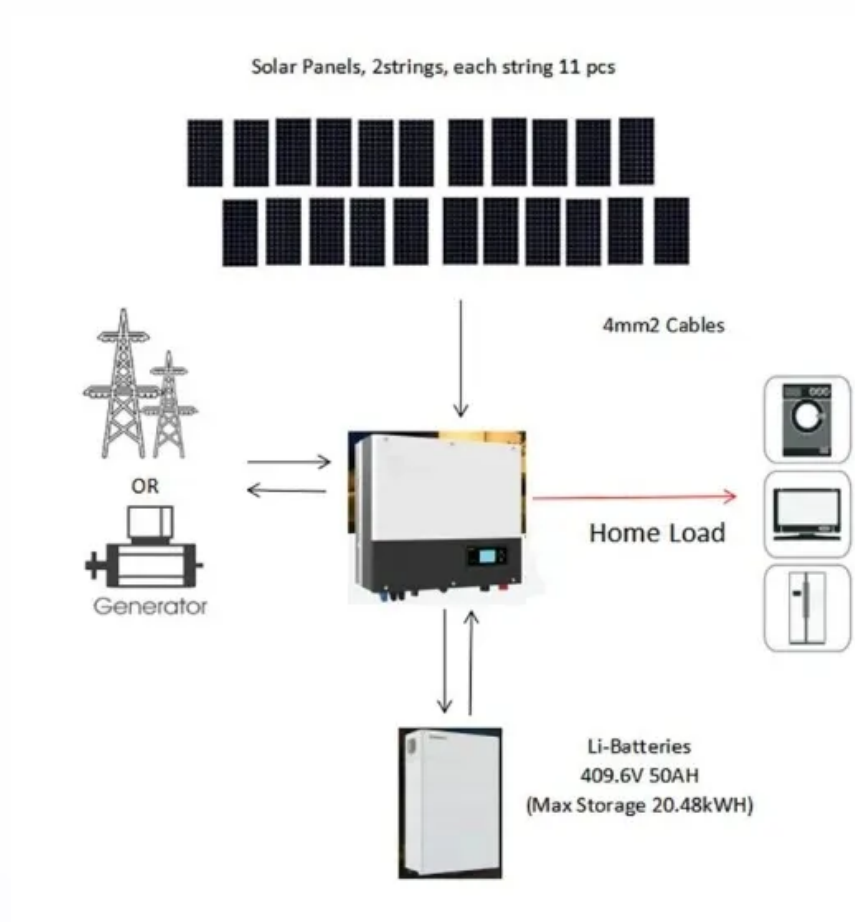

San Diego Energy Storage Container BESS Price

Overview

In 2025, average turnkey container prices range around USD 200 to USD 400 per kWh depending on capacity, components, and location of deployment.

San Diego Energy Storage Container BESS Price