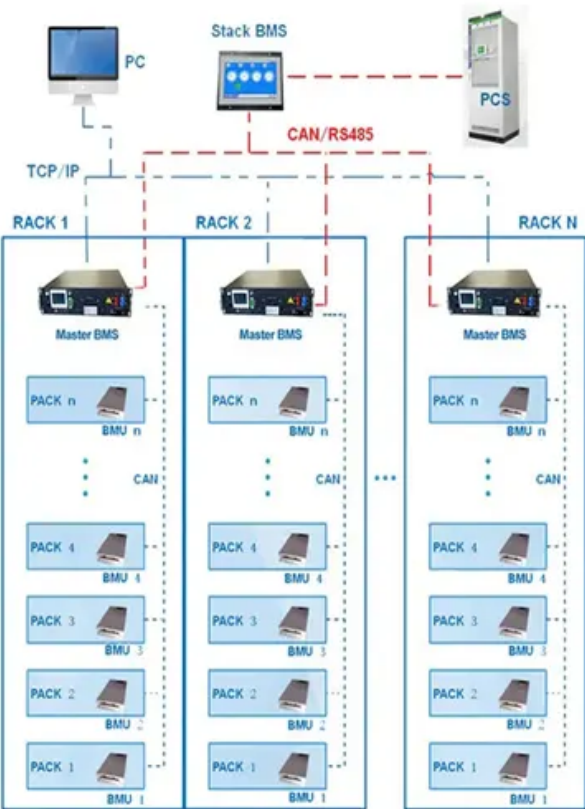

Rooftop solar power generation bracket design

BMS Wiring Diagram

Rooftop solar power generation bracket design

Roof Solar Panel Mounting Brackets

MIBET Roof Solar Panel Mounting Brackets are designed for residential and commercial applications. We design fixtures to fit the shape and size of the roof to ensure a surprisingly quick