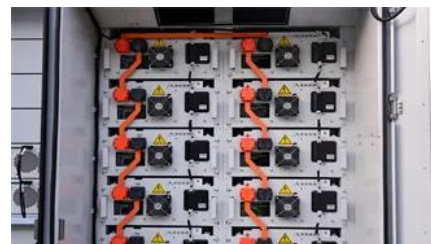

March 10, 2026-KB5079473 (OS Builds 26200.8037 and 26100.8037

This cumulative update for Windows 11, version 25H2 and 24H2 (KB5079473), includes the latest security fixes and improvements, along with non-security updates from last month's