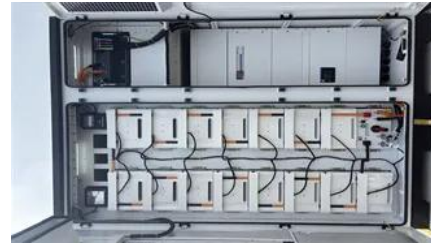

Microsoft Q&A , Microsoft Learn

The home for technical questions and answers at Microsoft. Get started asking, answering, and browsing questions about products like , Azure, or Teams.

[I can't use my Xbox 360 wireless controller (PC).](#)

Is the receiver plugged into a port directly on the PC, or is it on a secondary port that connects through a keyboard, USB hub, etc? Were the controller and receiver purchased together in

[how do i transfer games i own on xbox to my pc?](#)

.. Windows, Surface, Bing, Microsoft Edge, Windows Insider, and Microsoft Advertising forums are available exclusively on Microsoft Q&A. This change will help us provide a more