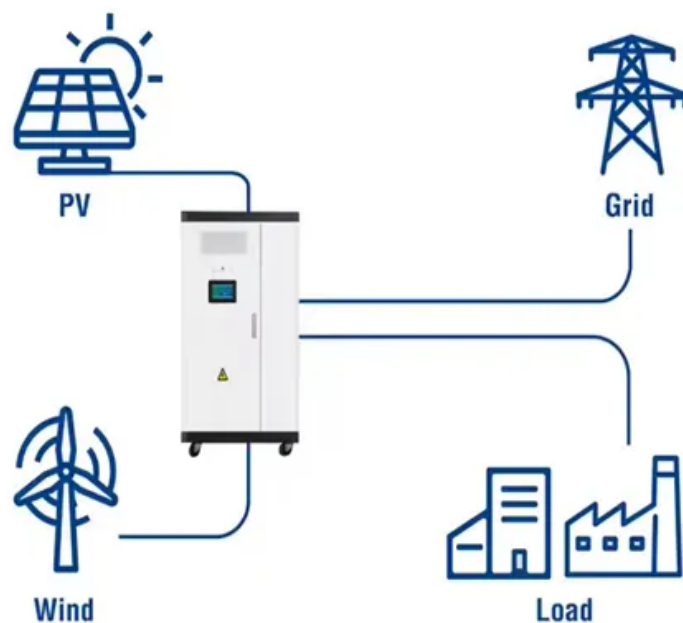

Port moresby wind solar thermal and storage multi-energy complementarity

Utility-Scale ESS solutions

Overview

Port Moresby's energy transition hinges on smart integration of wind and solar storage systems. By combining robust technology with localized expertise, sustainable power solutions can overcome tropical challenges while boosting economic growth.

Port moresby wind solar thermal and storage multi-energy complex

PORT MORESBY WIND AND SOLAR ENERGY STORAGE PROJECT

The objective of the project HA-G1048 is to maximize the use of the energy produced by the 8-MWp solar photovoltaic plant (SPP) to further reduce the use of thermal power, by implementing a Battery

Port Moresby Wind Energy Storage Project A Blueprint for Renewable

The Port Moresby project isn't just about megawatts - it's a roadmap for energy independence. By blending proven wind technology with smart storage, it demonstrates how remote regions can

Port Moresby Wind Solar Thermal And Storage Multi Energy

Yes, energy storage systems can be integrated with both solar and wind farms effectively. This integration addresses the intermittent and variable nature of solar and wind energy generation,