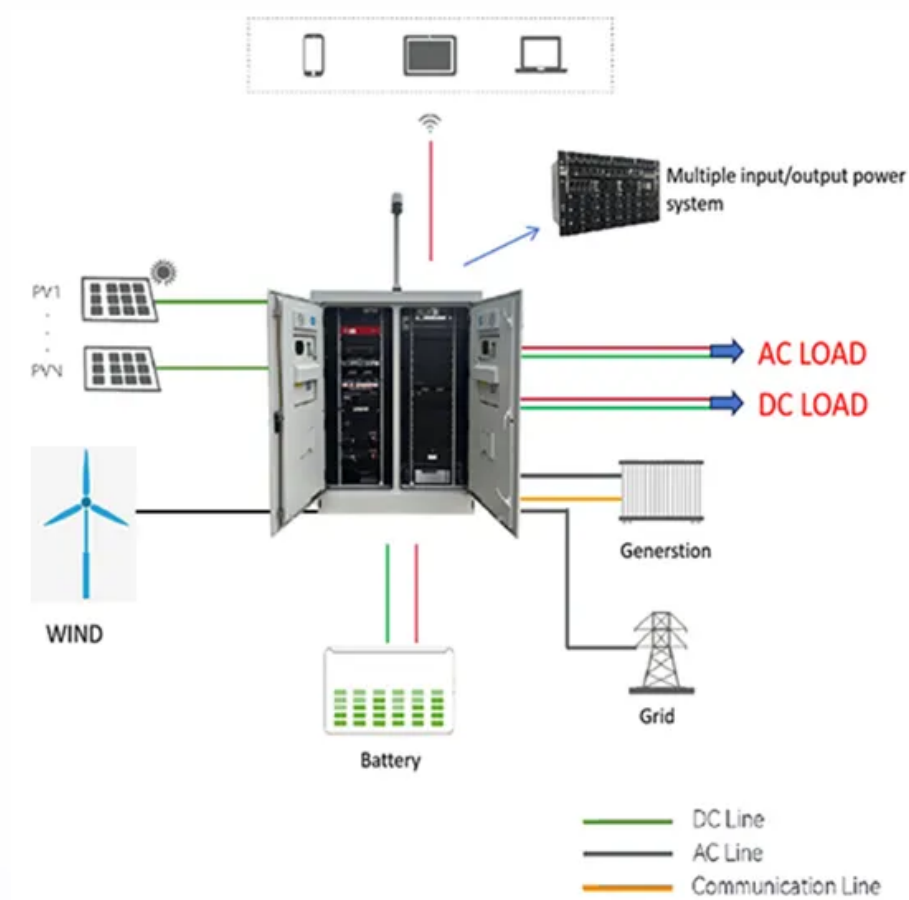

Perovskite photovoltaic panel diffusion

Overview

Here, we define and demonstrate a systematic and elaborate approach for drift-diffusion modeling of perovskite solar cells (PSCs), taking into account the accuracy and repeatability of the experimental data.