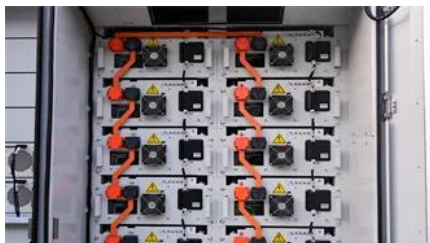

Off Grid Solar Inverters: Complete 2025 Buyer's Guide & Installation Tips

Complete guide to off-grid solar inverters. Compare top brands, sizing guides, installation tips, and expert recommendations for 2025. Get reliable off-grid power.