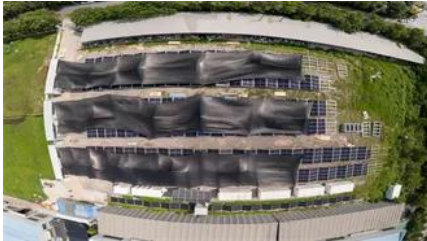

USPS (R) - USPS Tracking(R)

USPS Tracking , 17TRACK

Track USPS shipments easily with 17TRACK. Just enter your USPS tracking number to get real-time updates and ensure your packages are delivered securely.

Math Calculator

The Math Calculator will evaluate your problem down to a final solution. You can also add, subtraction, multiply, and divide and complete any arithmetic you need.