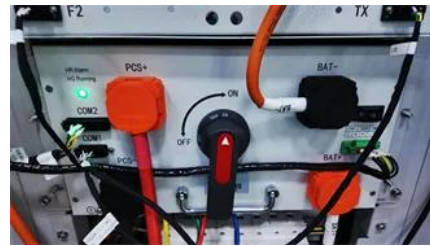

Review your order history

Review your order history When you make a purchase on Google Play, we'll send a confirmation email with your order information to the Google Account you use when making your purchase.