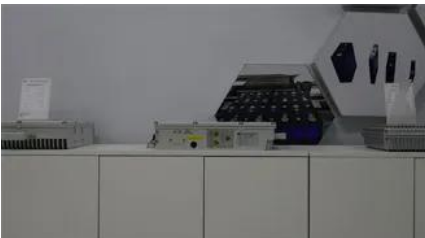

Off-White(TM) Sunglasses for Men and Women

JOIN THE OFF-WHITE(TM) COMMUNITY Join our mailing list and enjoy 10% off your first order. Stay up to date with Off-White's new arrivals, promotions and events.