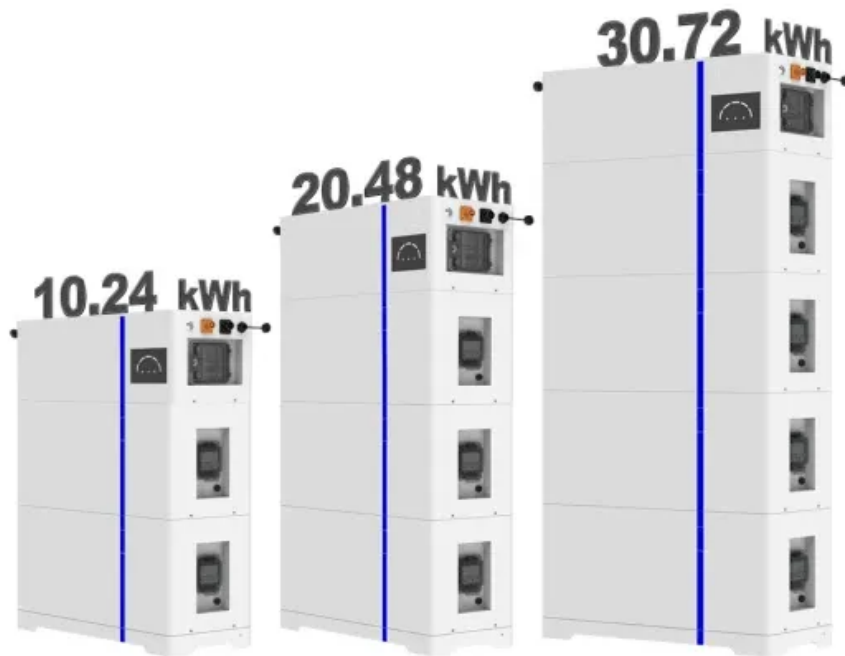

Northwest Convergence Data Center Rack 47U

ESS