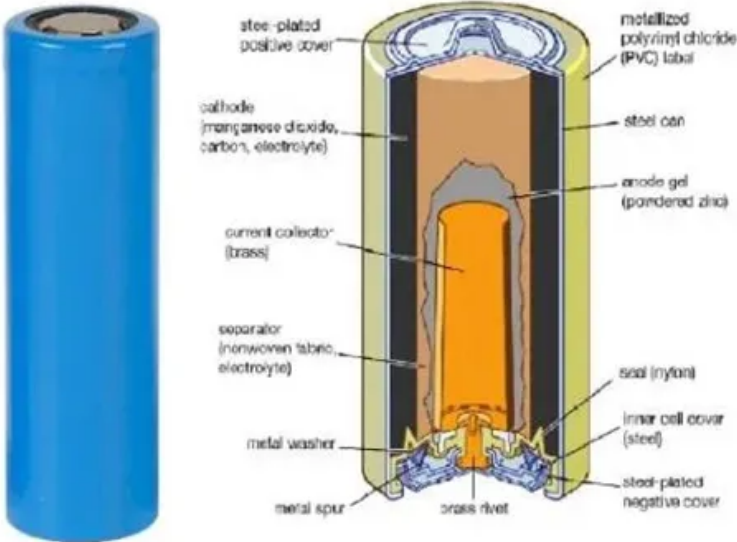

Niue pure sine wave 20kW inverter manufacturer

Overview

Swipower provides a full range of high-quality power inverters, 2000w inverter 12v, rack mounted power inverter and hybrid solar inverter with mppt charge controller.