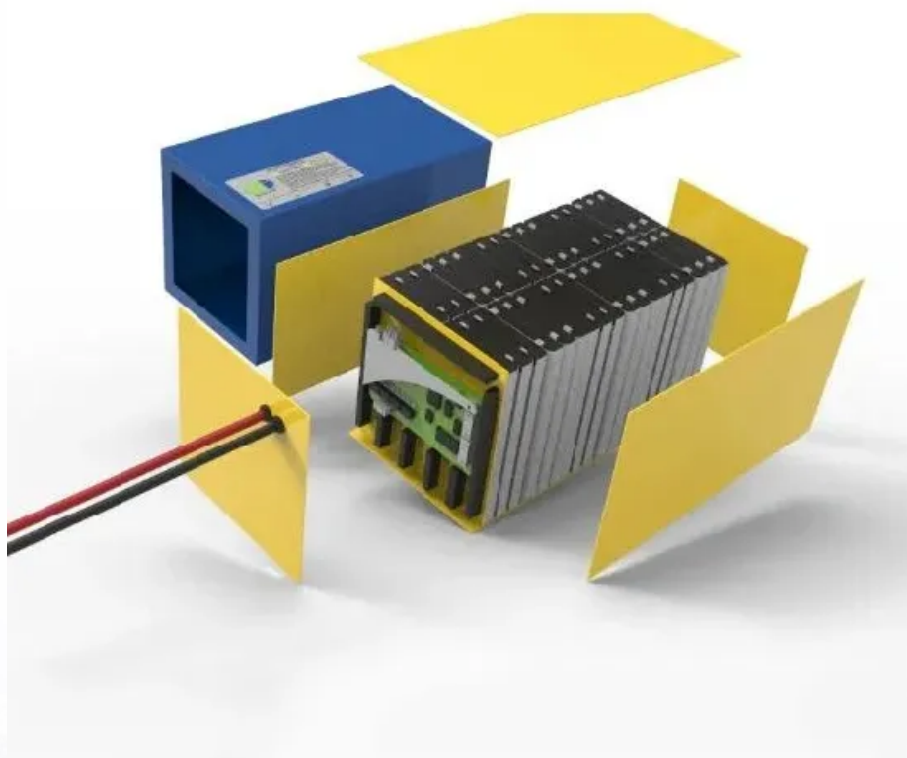

National standard for lightning protection of photovoltaic combiner boxes

National standard for lightning protection of photovoltaic combiner

Start a Reservation

National General Aviation Aisle Locations Travel Agent Reservations Partner Rewards Reserve for Someone Else Emerald Club Sign In Emerald Club Enroll Emerald Club Benefits Emerald Club

Understanding PV Combiner Boxes: Design, Function, Protection, and

A complete guide to PV combiner boxes, covering structure, safety protection, monitoring, IP ratings, selection principles, and future smart trends. Learn how advanced combiner

[The Ultimate Guide to Solar Combiner Boxes: From](#)

Choose a combiner box with a voltage rating that matches or exceeds the maximum voltage of your solar power system. This is critical for

National Geographic