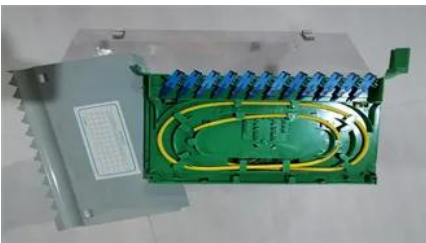

[Nassau, Bahamas: All You Must Know Before You Go (2026)](#)

At 21 miles long and seven miles wide, Nassau is a small island that packs a punch thanks to clear skies, miles of brilliant beaches, and stretches of vivid coral reefs perfect for snorkeling.

These are our can't-miss activities and attractions of Nassau, Bahamas, whether you're visiting for a day by cruise ship or here for a longer stay.