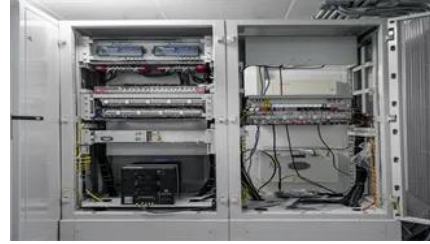

[NAMIBIAOUTDOORTELECOMCABINET5MWH Datasheet PDF](#)

NAMIBIAOUTDOORTELECOMCABINET5MWH Datasheet PDF, Looking for NAMIBIAOUTDOORTELECOMCABINET5MWH Datasheet,