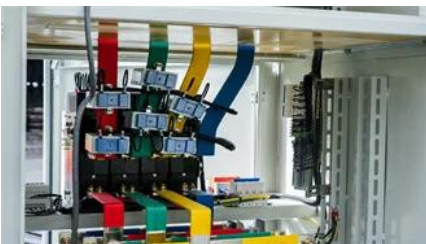

Modular: Inference from Kernel to Cloud

Managed simplicity + Self-hosted control. Pick both. Modular eliminates the tradeoff, providing the simplicity of managed inference with engineering-level control.