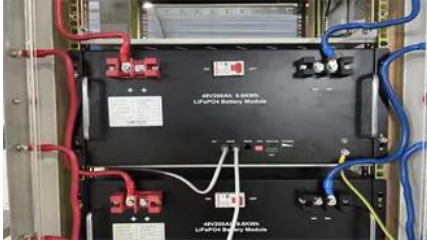

Malawi shopping mall uses 30kW photovoltaic container