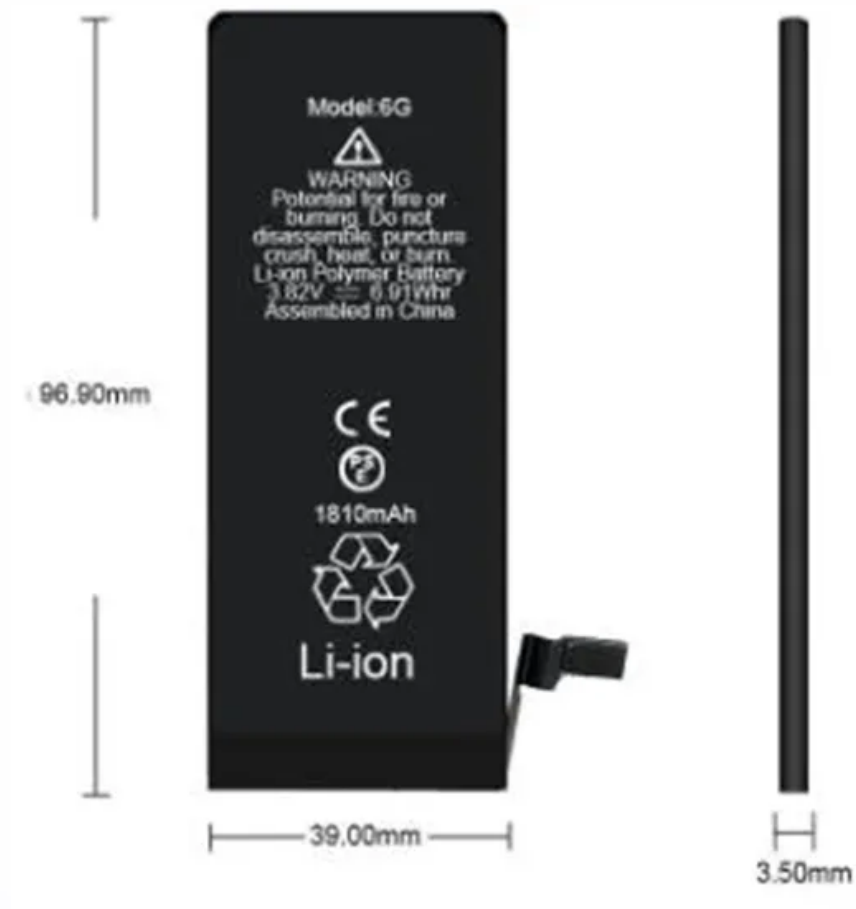

Lifepo4 12v 30ah battery

Lifepo4 12v 30ah battery

[LADWP Home , Los Angeles Department of Water and Power](#)

Los Angeles Department of Water and Power. Building a stronger LA through service, innovation and opportunity.