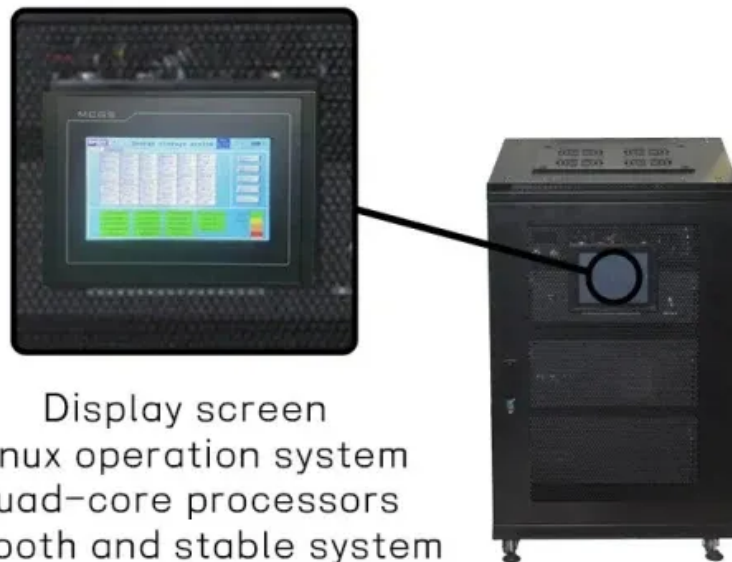

Large solar power system installation 220v

Display screen
Linux operation system
quad-core processors
smooth and stable system

Overview

Installing a 220v solar energy system for household use is a multifaceted journey that incorporates understanding individual energy requirements, selecting the right components, preparing the installation site meticulously, and conducting the installation.

[110V/220V 4000W Complete Solar Panel Kit with 30A Controller](#)

Perfect for a variety of uses, including small electronic devices, off-grid setups, and as an emergency power solution, providing versatile energy support wherever needed.