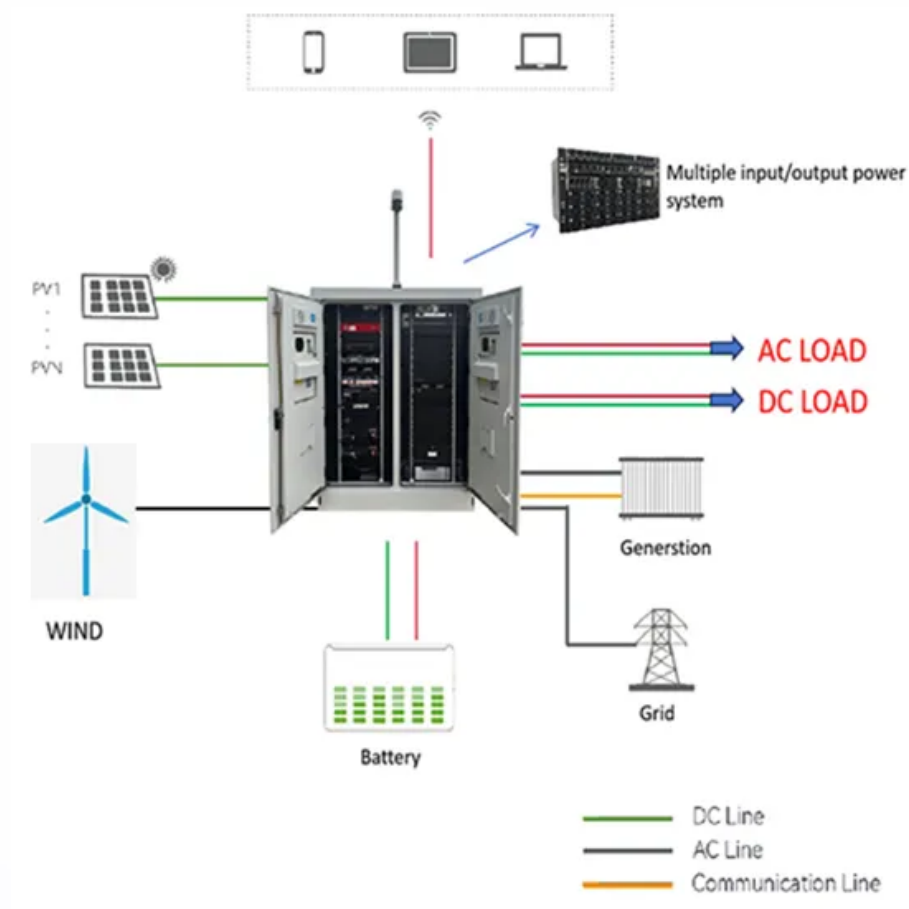

Large-scale smart park energy storage cabinet costs

Overview

In 2025, the typical cost of commercial lithium battery energy storage systems, including the battery, battery management system (BMS), inverter (PCS), and installation, ranges from \$280 to \$580 per kWh.