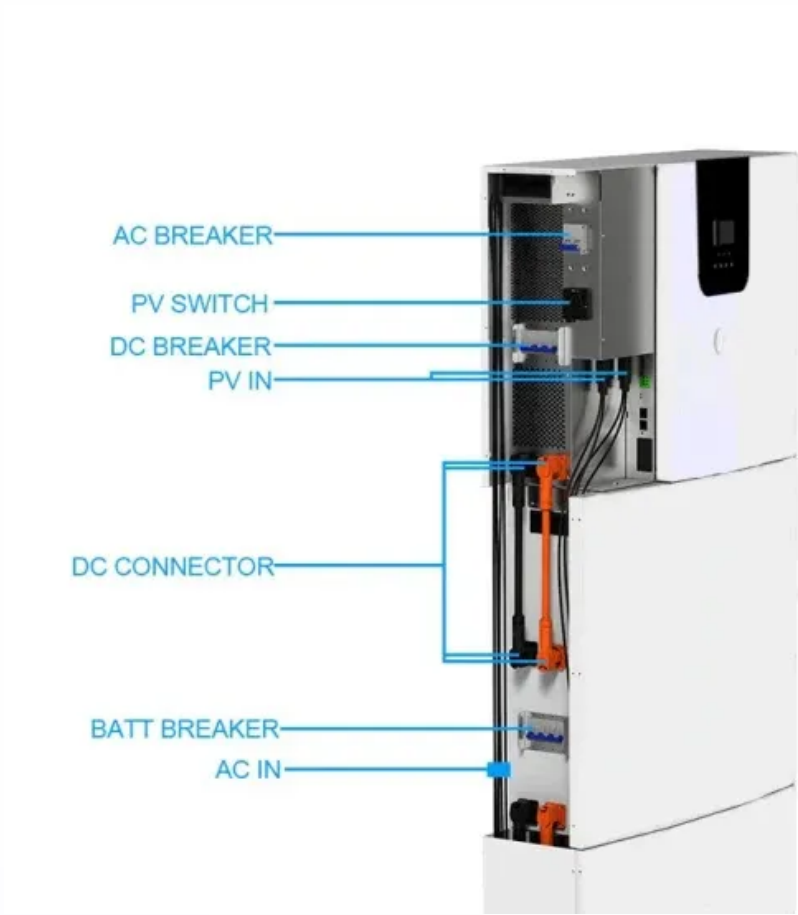

# Large photovoltaic panel installation grounding wire

## Overview

---

Article 690 of the NEC mandates that #8 AWG or #6 AWG are the smallest wires that can be used with grid tied solar panels and inverter systems, and for solar panel output circuits, #10 or #12 AWG are allowed. A ground rod is also recommended if the installation area is prone to.