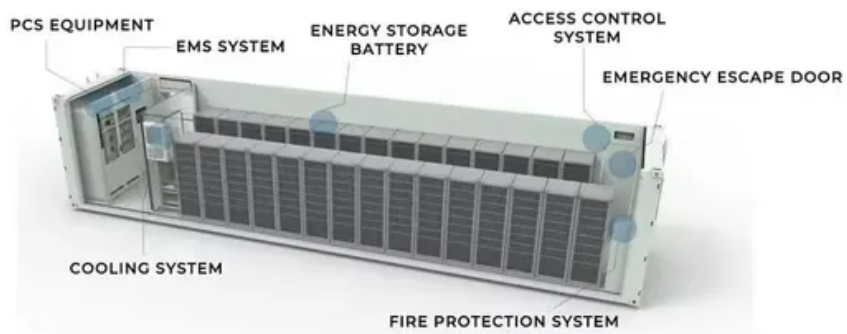

Kiribati outdoor telecom cabinet 10mw