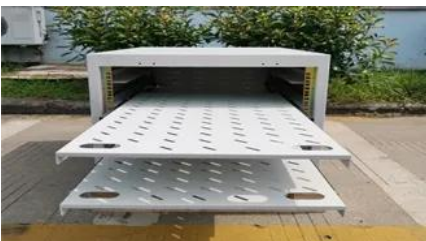

[Juba multifunctional mobile energy storage power supply](#)

This product is a portable energy storage power supply with built-in high-efficiency lithium-ion battery, safe lithium battery management system (BMS) and high-efficiency energy conversion