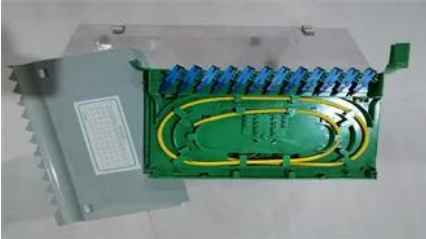

Internal structure of solar battery cabinet box

Overview

This article will introduce in detail how to design an energy storage cabinet device, and focus on how to integrate key components such as PCS (power conversion system), EMS (energy management system), lithium battery, BMS (battery management system), STS (static transfer.

Internal structure of solar battery cabinet box

Battery solar energy storage cabinet system structure

So, are you curious about the structure of this energy storage solution and how its components work together to ensure power supply for production and daily life?

[Internal Definition & Meaning , YourDictionary](#)

Internal definition: Of, relating to, or located within the limits or surface; inner.

USER MANUAL BATTERY CABINET

Before installing batteries into the cabinet, carefully remove all items from inside the cabinet and lay it on its back, preferably on a clean surface or a furniture blanket.