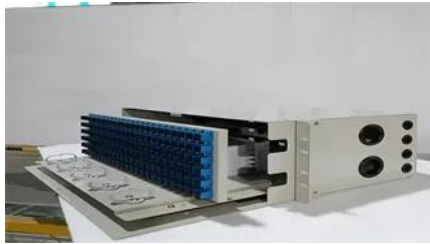

Writing Center

You can use a colon to draw attention to many things in your writing. The categories listed below often overlap, so don't worry too much about whether your intended use of the colon fits one category