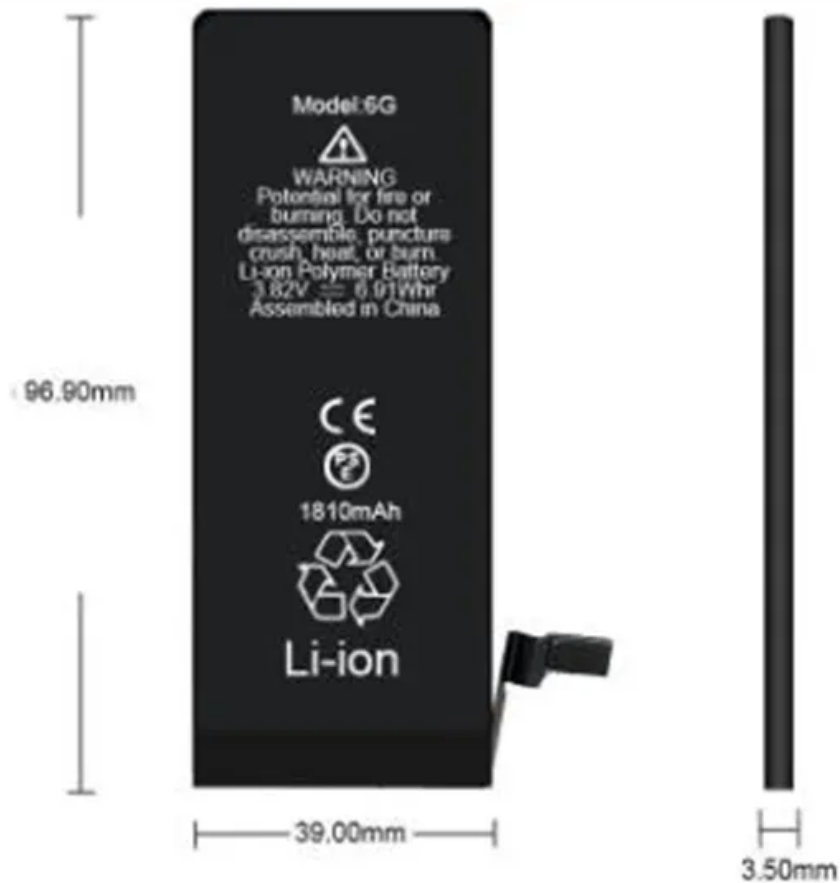

How to install Huijue photovoltaic panels for unregistered households

Overview

This DIY solar panel installation guide provides an overview of the requirements and steps necessary to successfully bring your solar project to fruition. From planning and permitting to interconnection and maintenance, we will walk you through every aspect of the installation process.