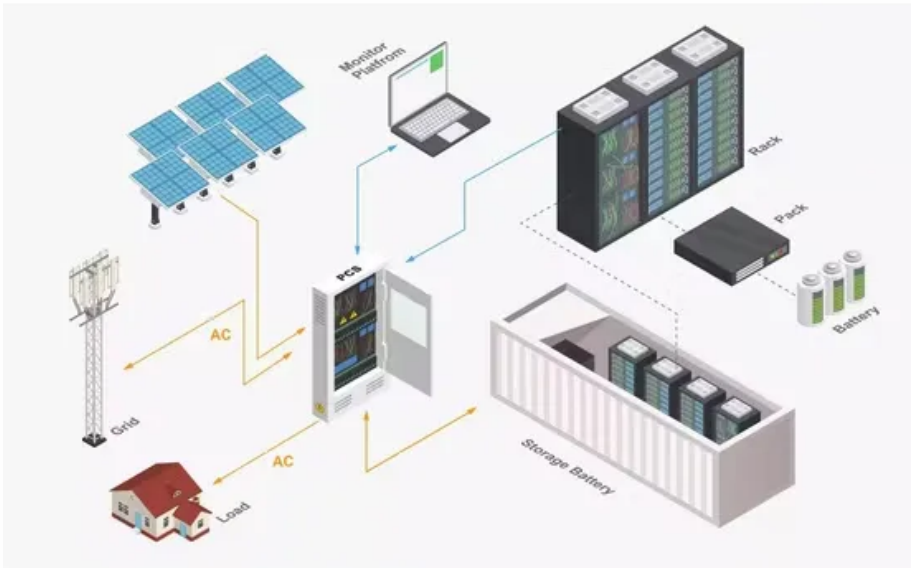

How to build an inverter for offshore communication base stations

How to build an inverter for offshore communication base stations

[Kohler KSS-Purist-4-RTHS Purist Pressure Balanced](#)

Shop Home Improvement & Free Expert Advice

Build

Build - Shopping App Shop Home Improvement & Free Expert Advice See this content immediately after install

Telecom Towers and Remote Base Stations

Discover comprehensive insights into powering telecom towers and remote base stations with off-grid solar and energy storage solutions. Explore

Browse our articles and resources about how-to-build-a-communication-base-station-inverter-on-an-outlying for African applications.

Solar Power Plants for Communication Base Stations: The Future of

Meta description: Discover how solar power plants are revolutionizing communication base stations with 40% cost savings and 24/7 reliability. Explore real-world case studies, technical

Here, we have carefully selected a range of videos and relevant information about Inverter construction plan for offshore communication base stations, tailored to meet your interests and needs.

How to build a communication base station inverter and connect it