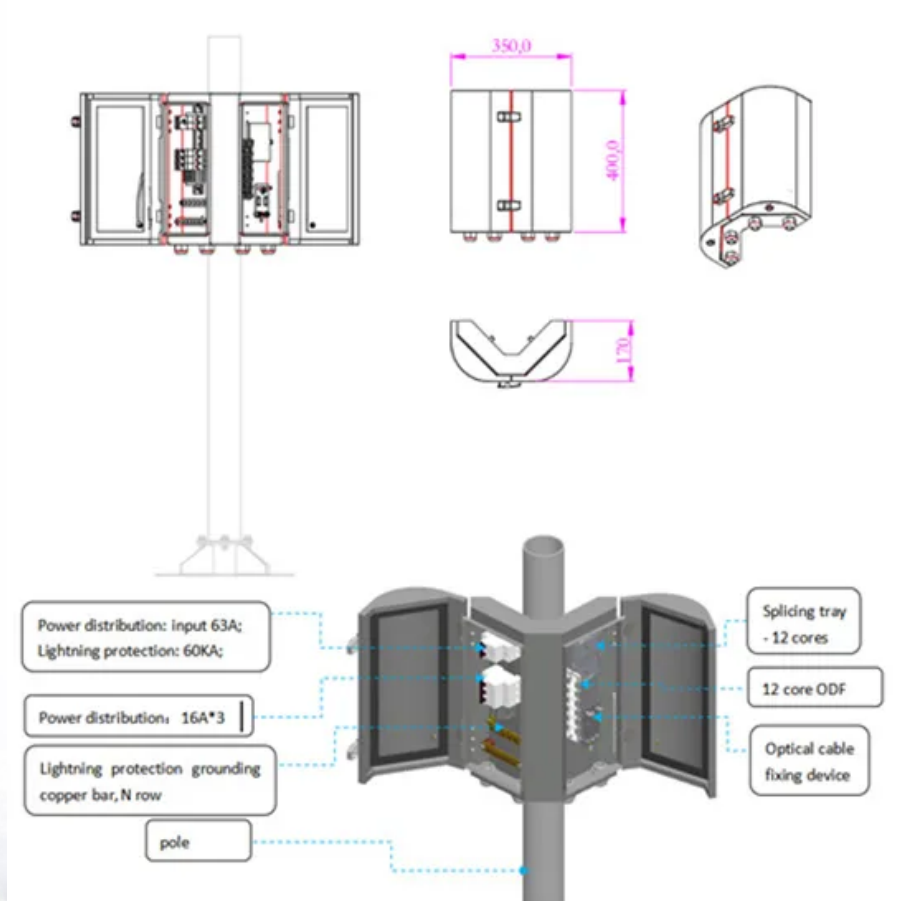

How much does a waterproof outdoor telecom cabinet for southeast asian base stations cost

Overview

Prices for outdoor telecom cabinets as of 2025 can run anywhere from \$900 to \$5,000, depending on design, materials, and integrated systems. Let's break that down: Why such a wide range?