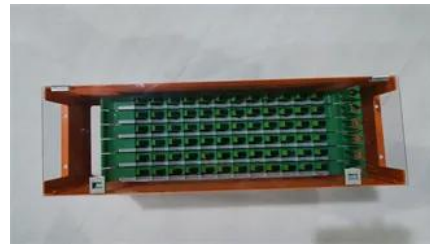

HEAVY Definition & Meaning , Dictionary

HEAVY definition: of great weight; hard to lift or carry. See examples of heavy used in a sentence.