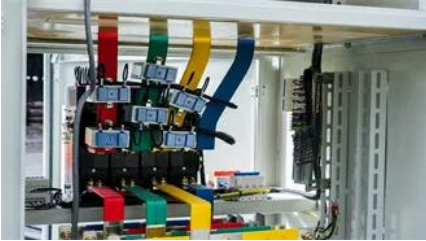

Highway Communication Power Supply Cabinet 220VODM