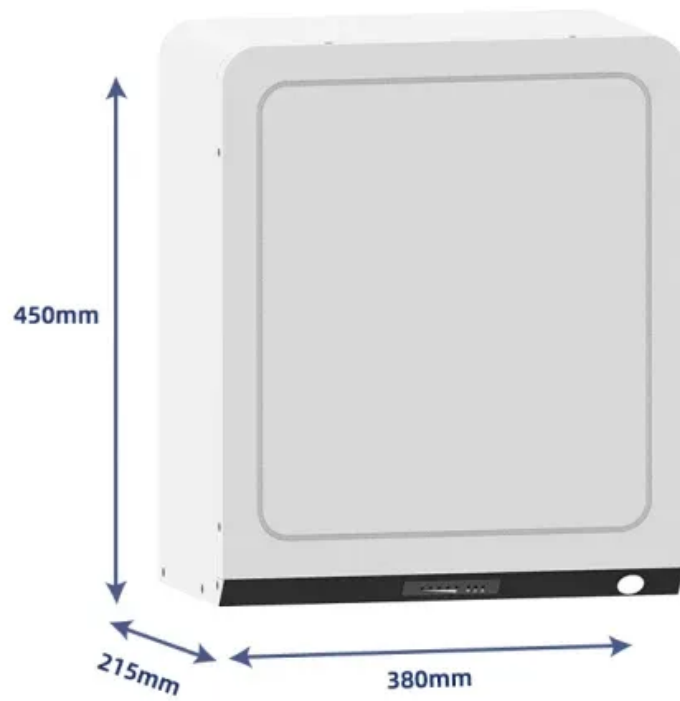

Group 31 lifepo4