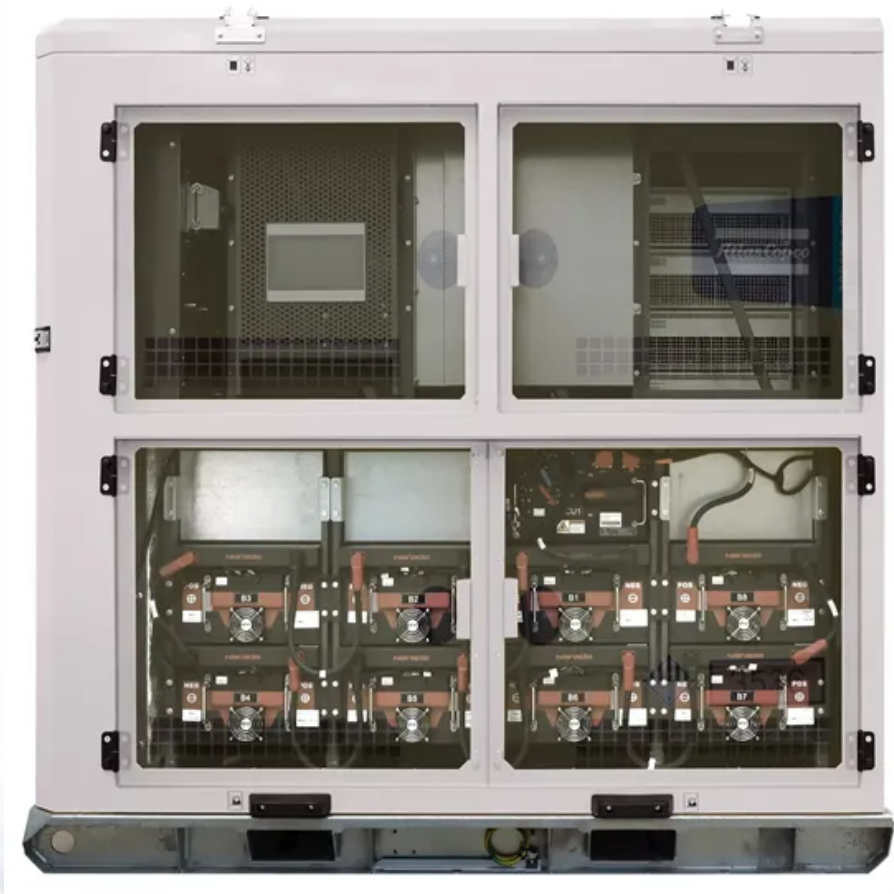

**Fire stations use
telecommunications energy
storage cabinets for rapid
charging**

Overview

PDF The report, based on 4 large-scale tests sponsored by the U. Department of Energy, includes considerations for response to fires that include energy storage systems (ESS) using lithium-ion battery technology.

Fire stations use telecommunications energy storage cabinets for ra

Energy Storage Systems

FirePro cylindrical models are compact and provide a practical solution for applications with space limitations such as home battery-storage systems,